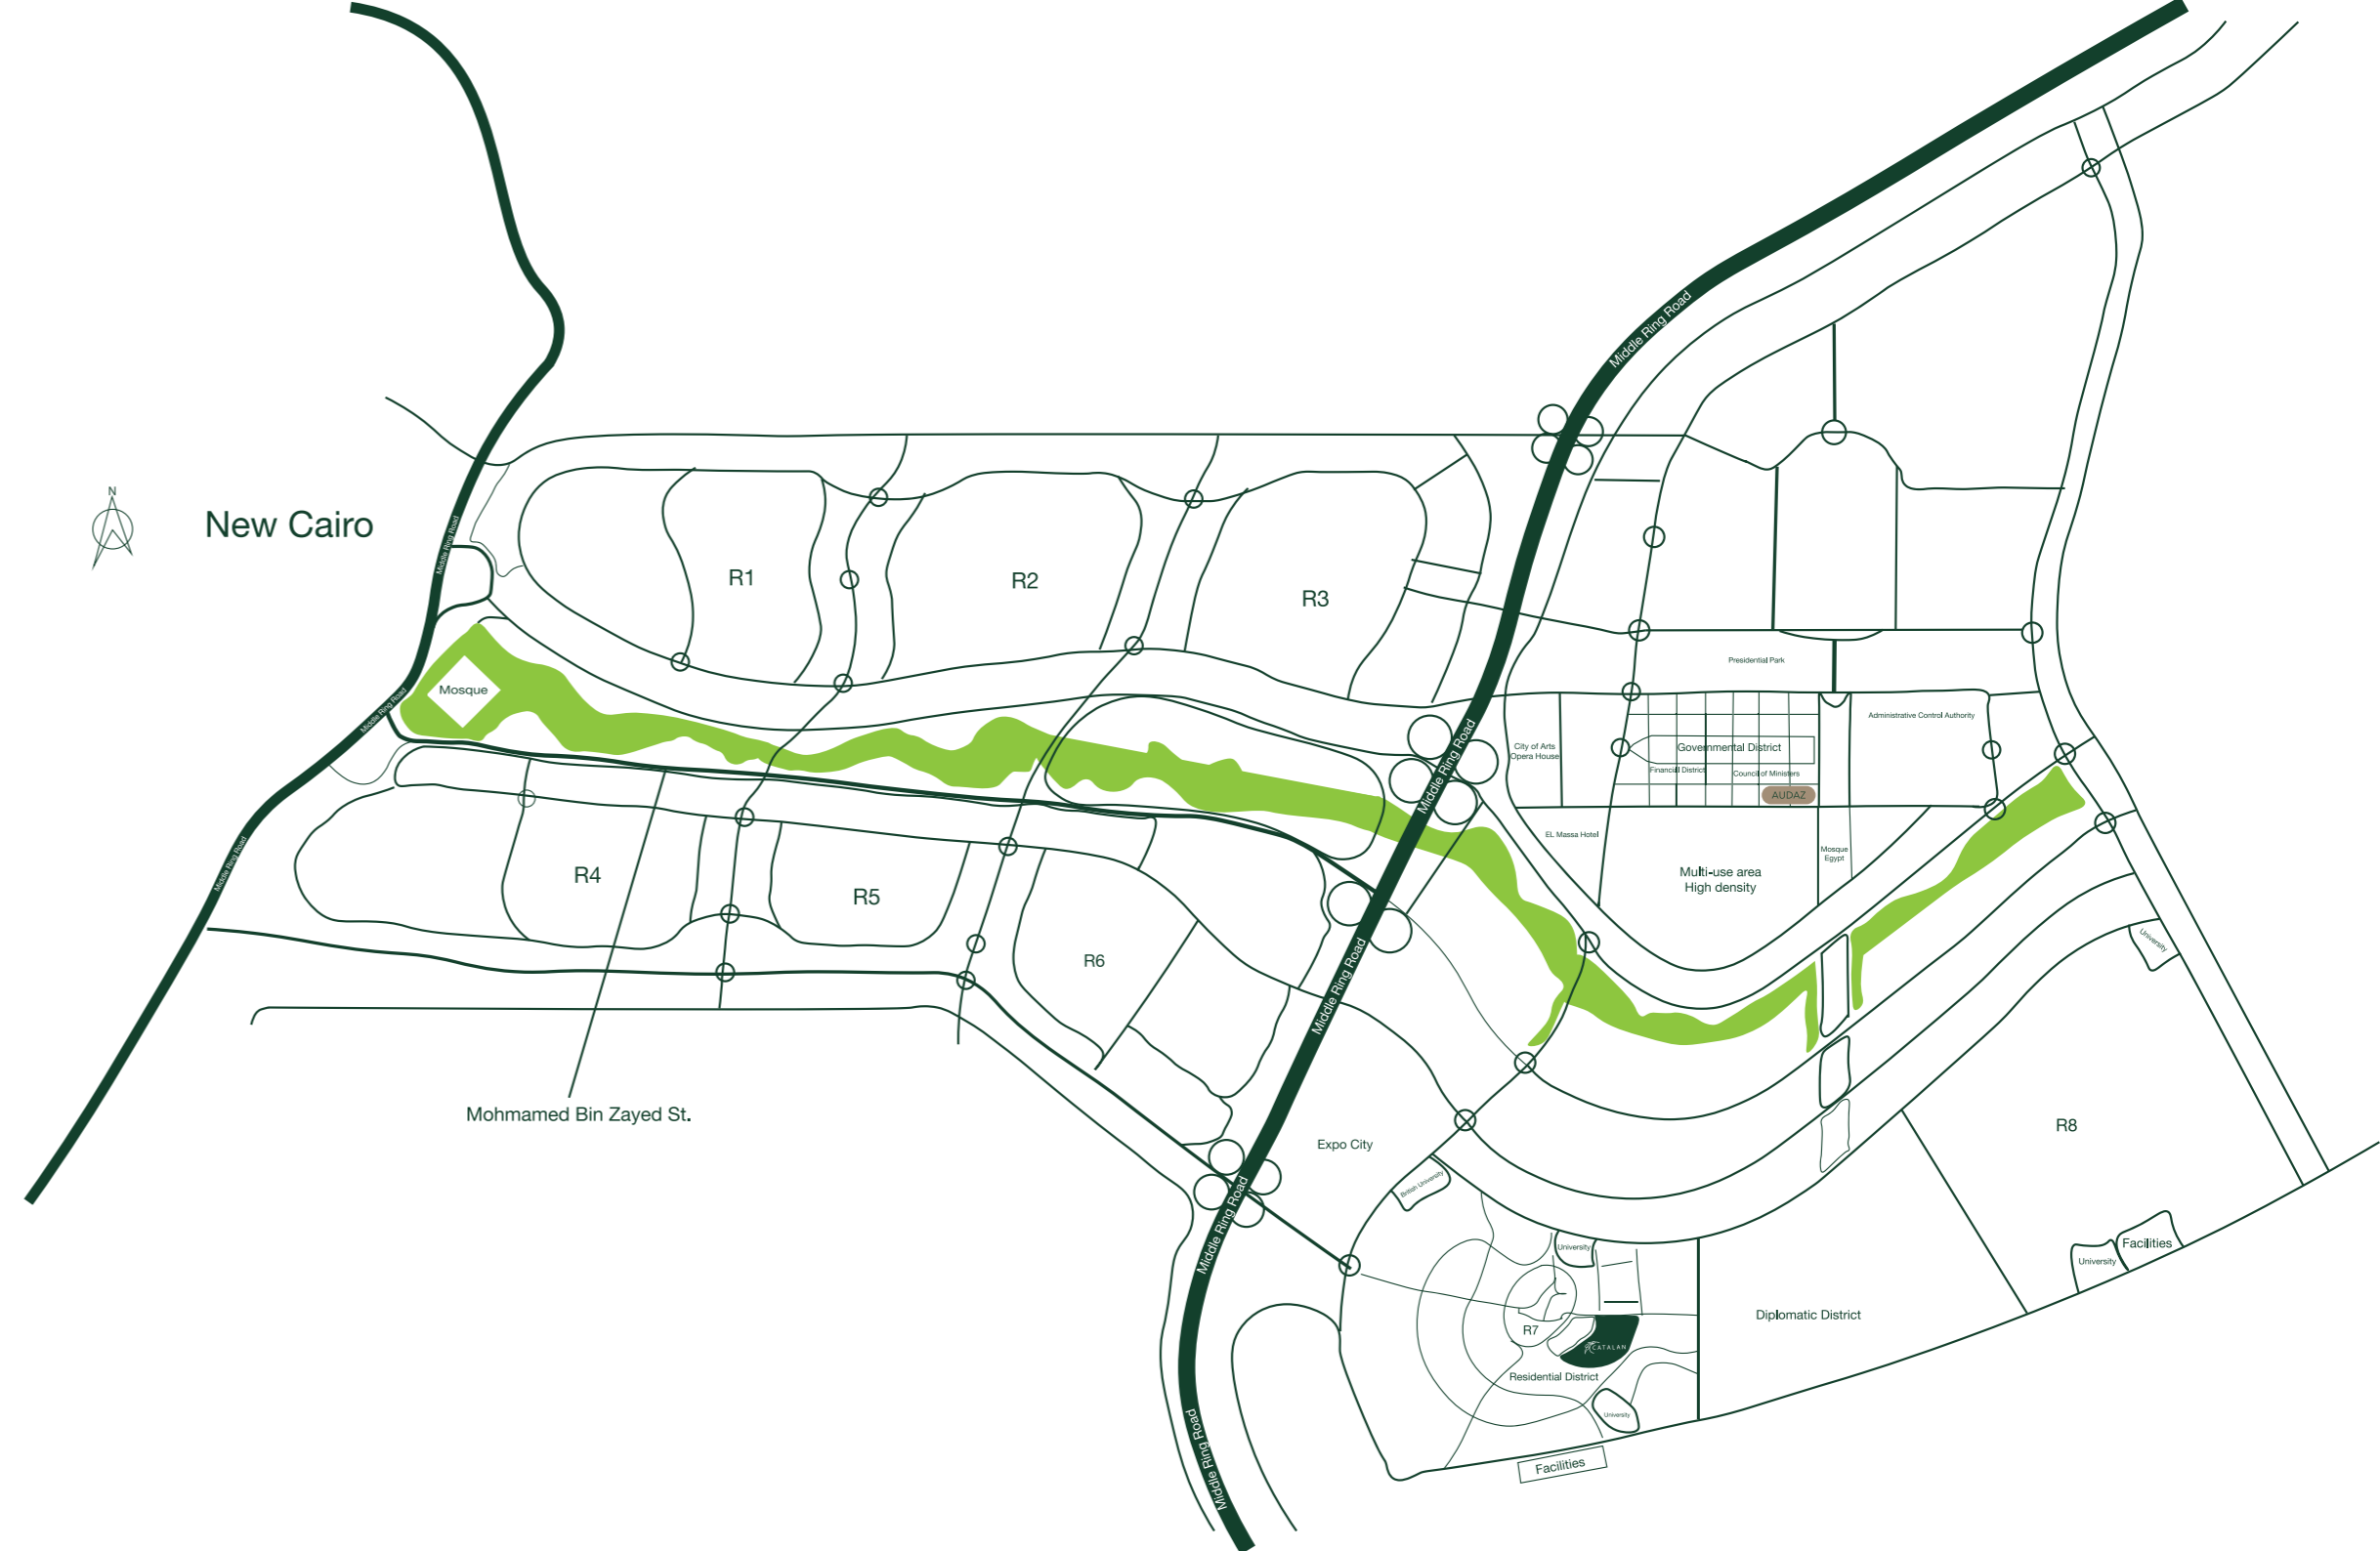

EXCLUSIVE

EXPRESSIVE

COMMUNITY

UNIQUE LOCATION

Perfectly located in heart of R7 in the New Capital, Near the Exhibition Centre, the Regional Ring road, the Cathedral, the Embassy District, also near the Green River, the Governmental, Diplomatic District and the Financial District, in the midst of the city's most luxurious compounds and primary attractions. It's not only close to one of the New Capital's main roads, Mohamed Bin Zayed, but also 1.5 kilo's away from the airport road. Thus, guaranteeing easy accessibility and connection to all its residents.

The project is considered to be located in the best and most vital places in the new capital as also it is considered to be one of the safest places because it is near the Ministry of Defense building, the presidential palace and the administrative capital airport.